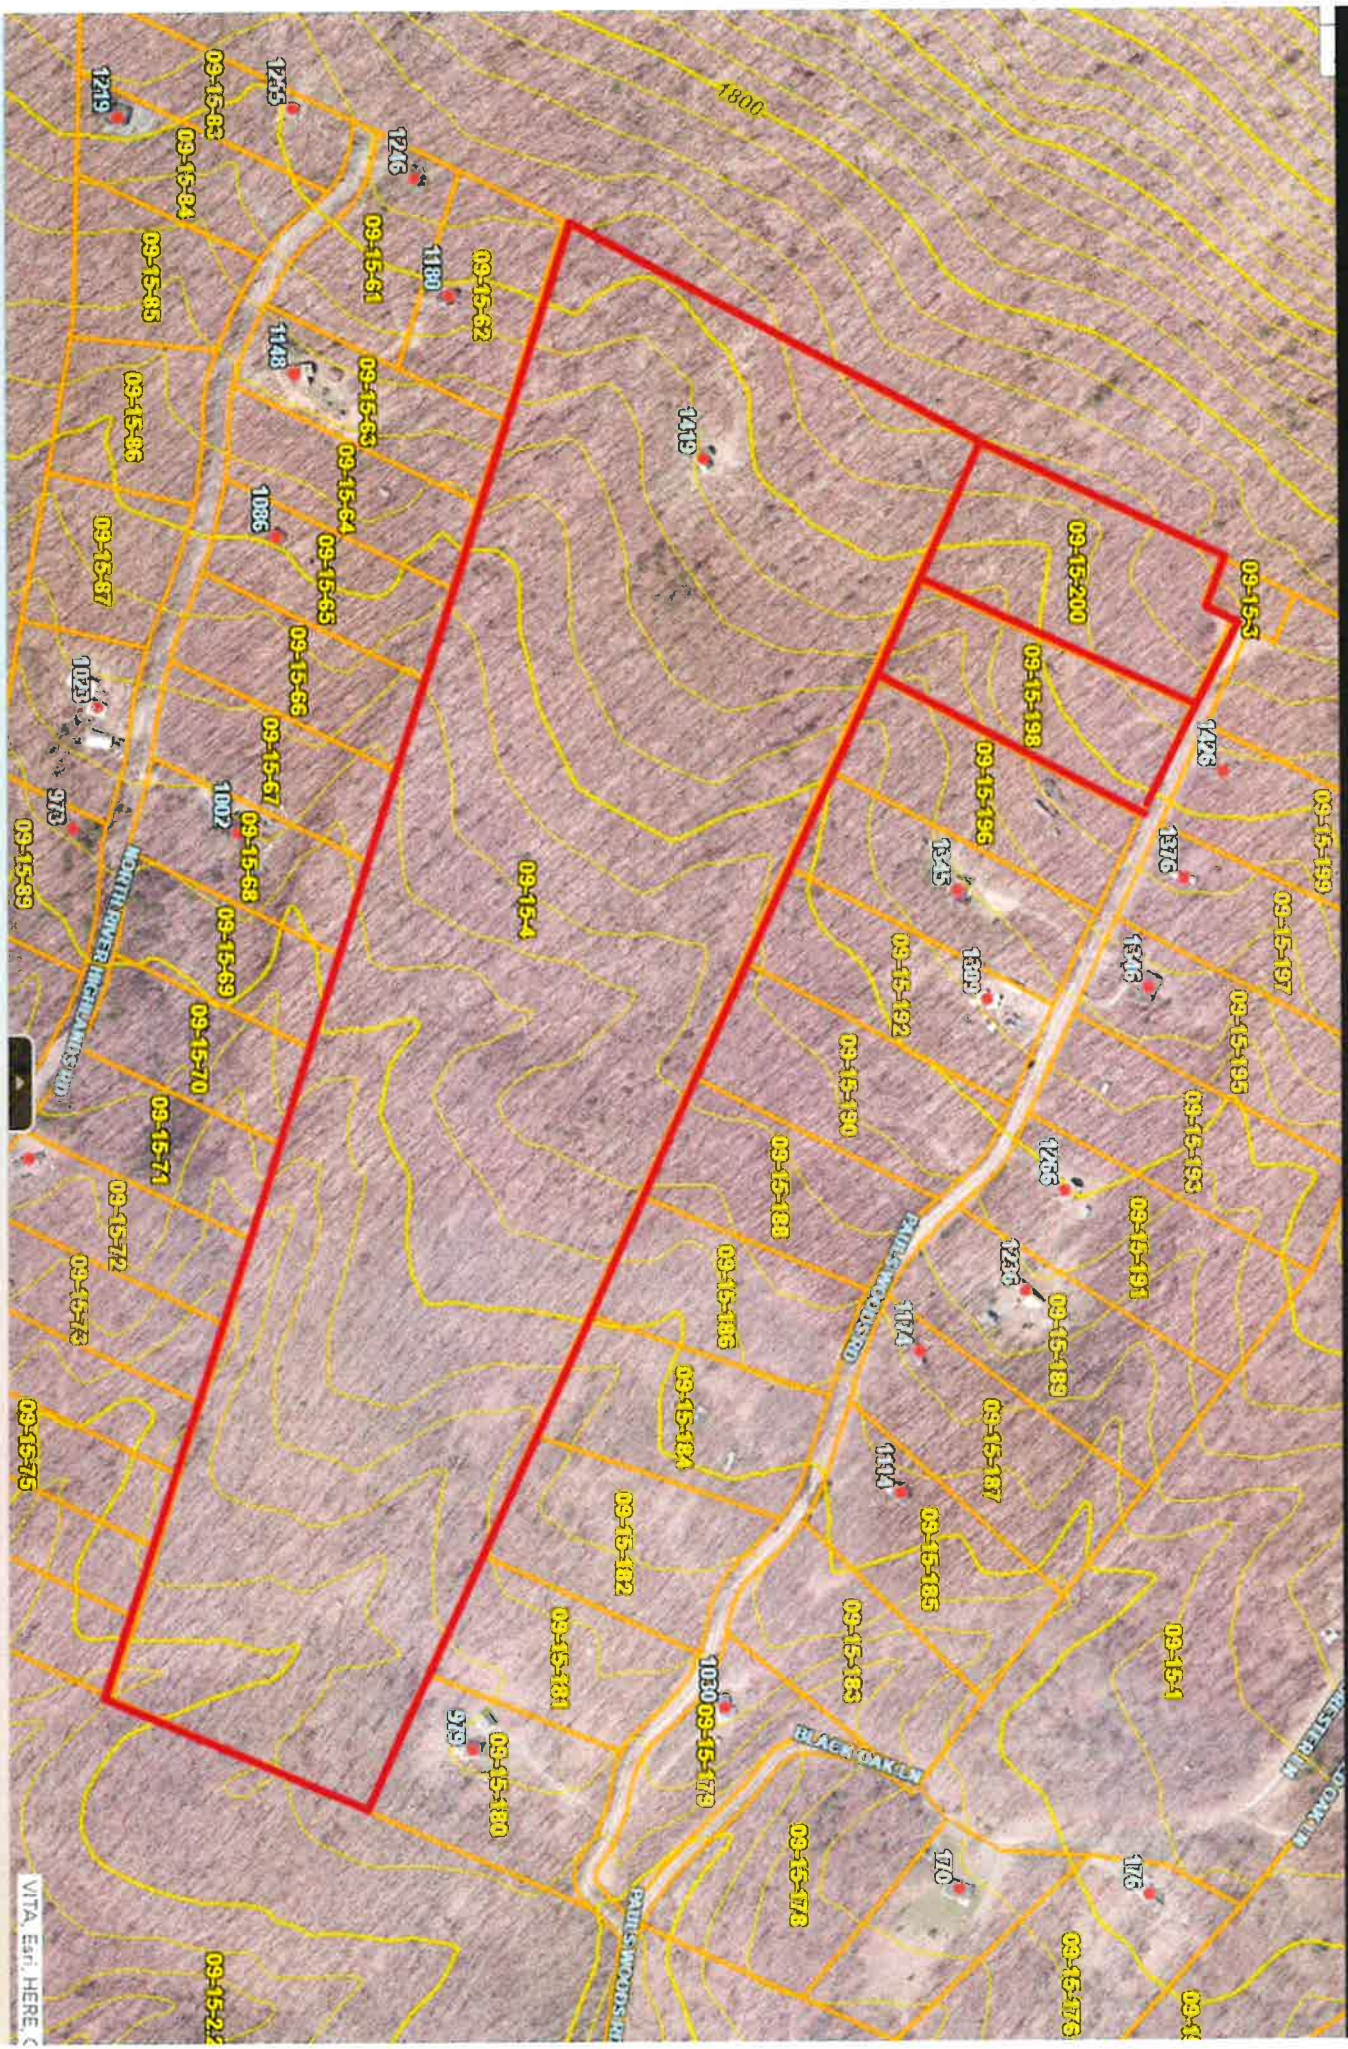

Search

110%

"Paul's Woods Subdivision"  
1981 and 1982

47.02 Acres

606.5 KB

Search

161%

Windows taskbar icons: File Explorer, Edge, Task View, Settings, File History, Network, Volume, Power, Notification Area Icons.

12101 copy

# PLAT of SURVEY

## PAUL'S WOODS

SHERMAN DISTRICT HAMPSHIRE COUNTY  
WEST VIRGINIA