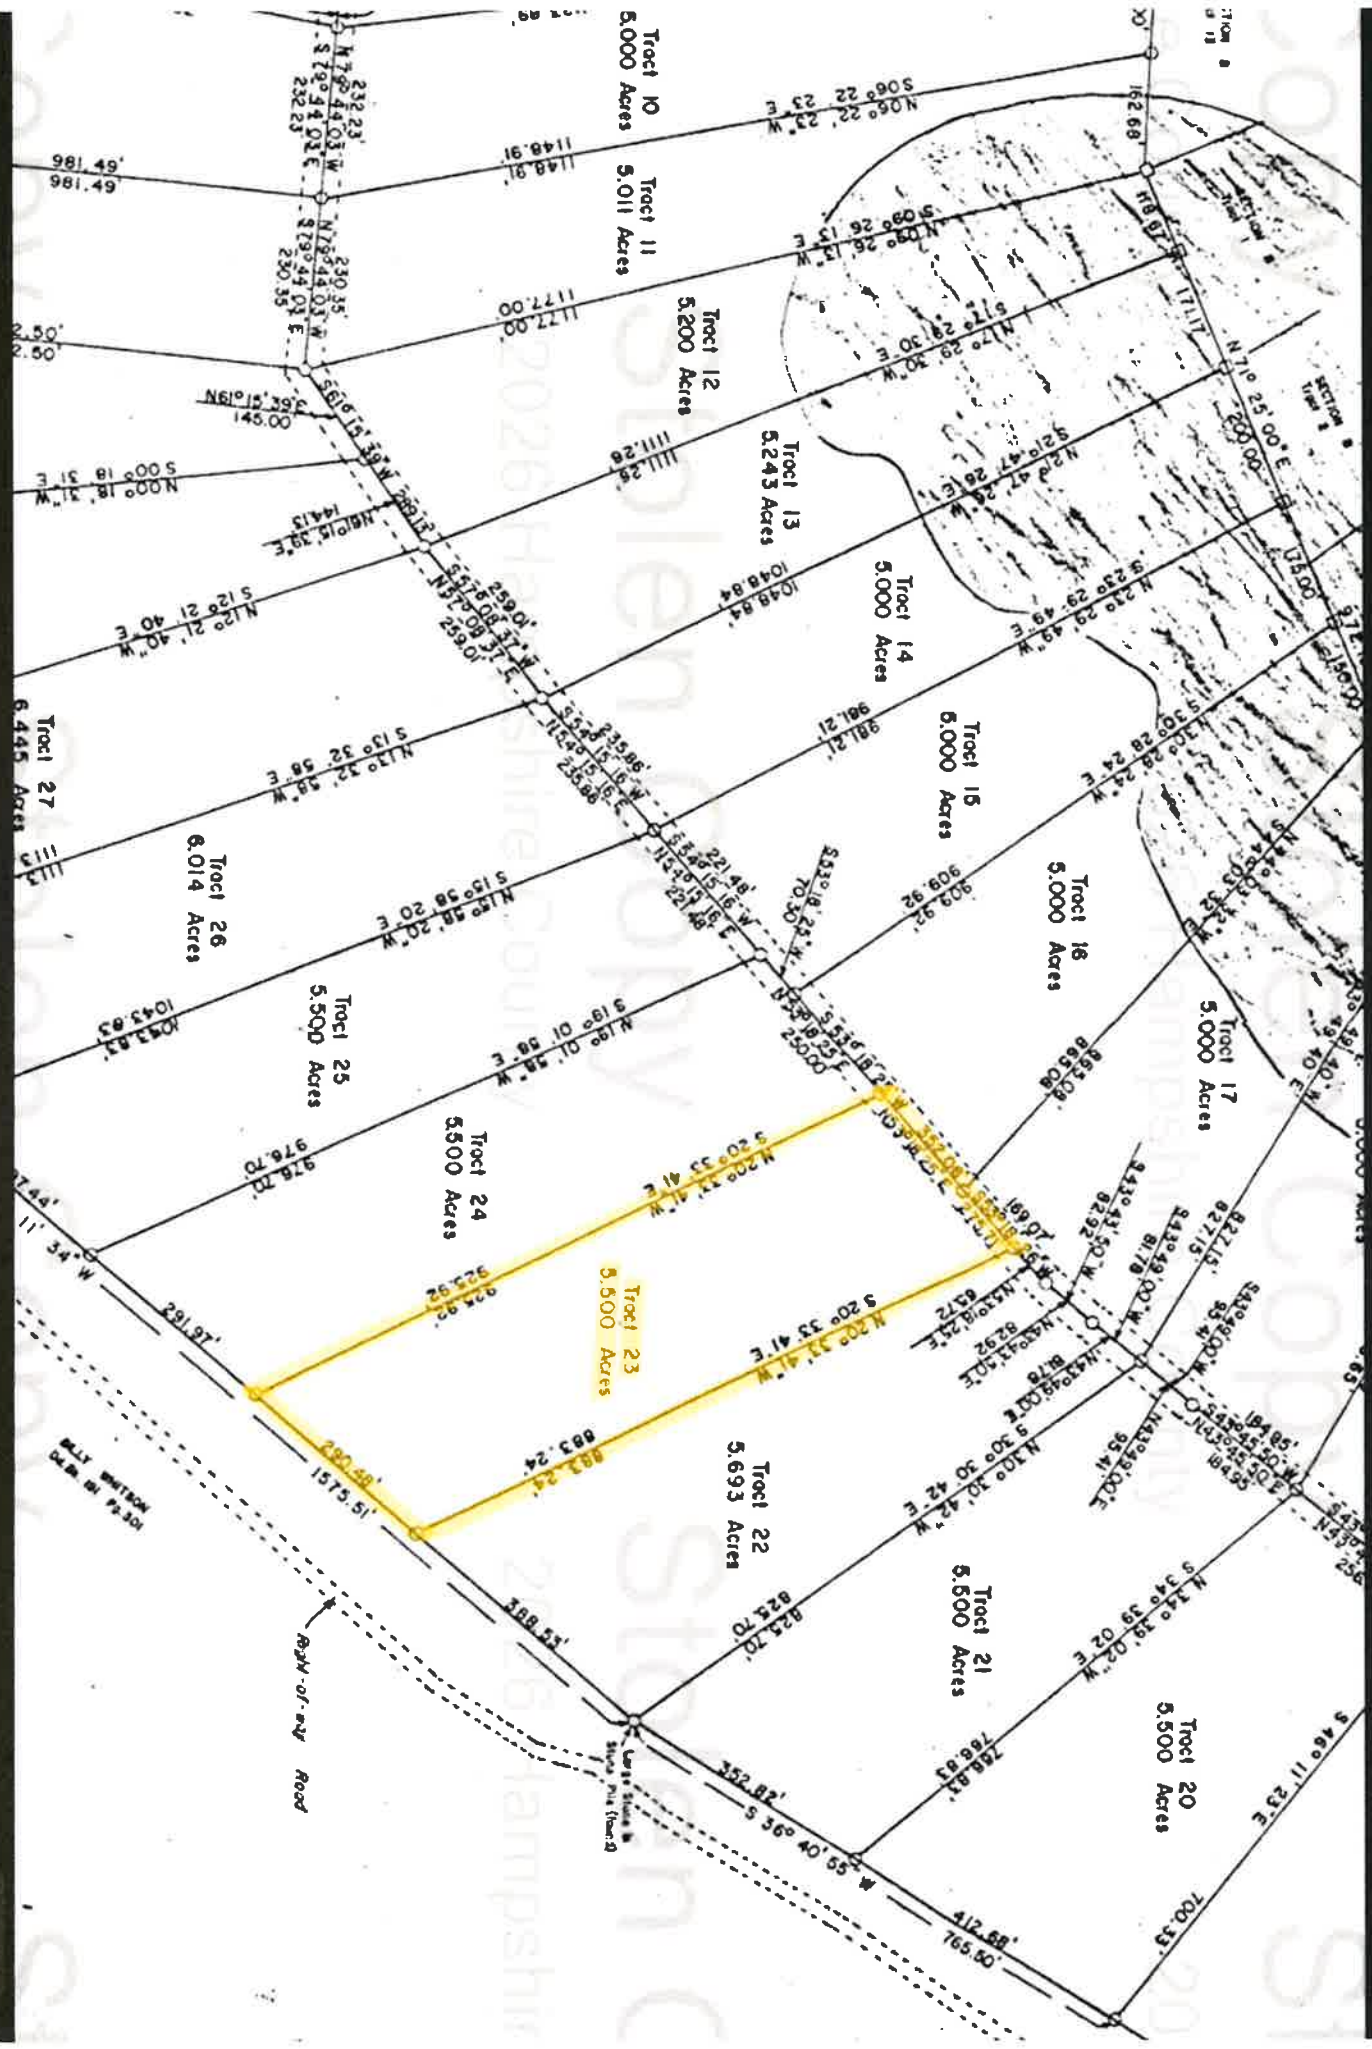

Search

Search

4.2 MB

121%

110%

Windows taskbar and system tray area. From top to bottom: Start button, Search icon, Taskbar icons (File Explorer, Edge, etc.), System tray (Clock, Network, Volume, etc.).