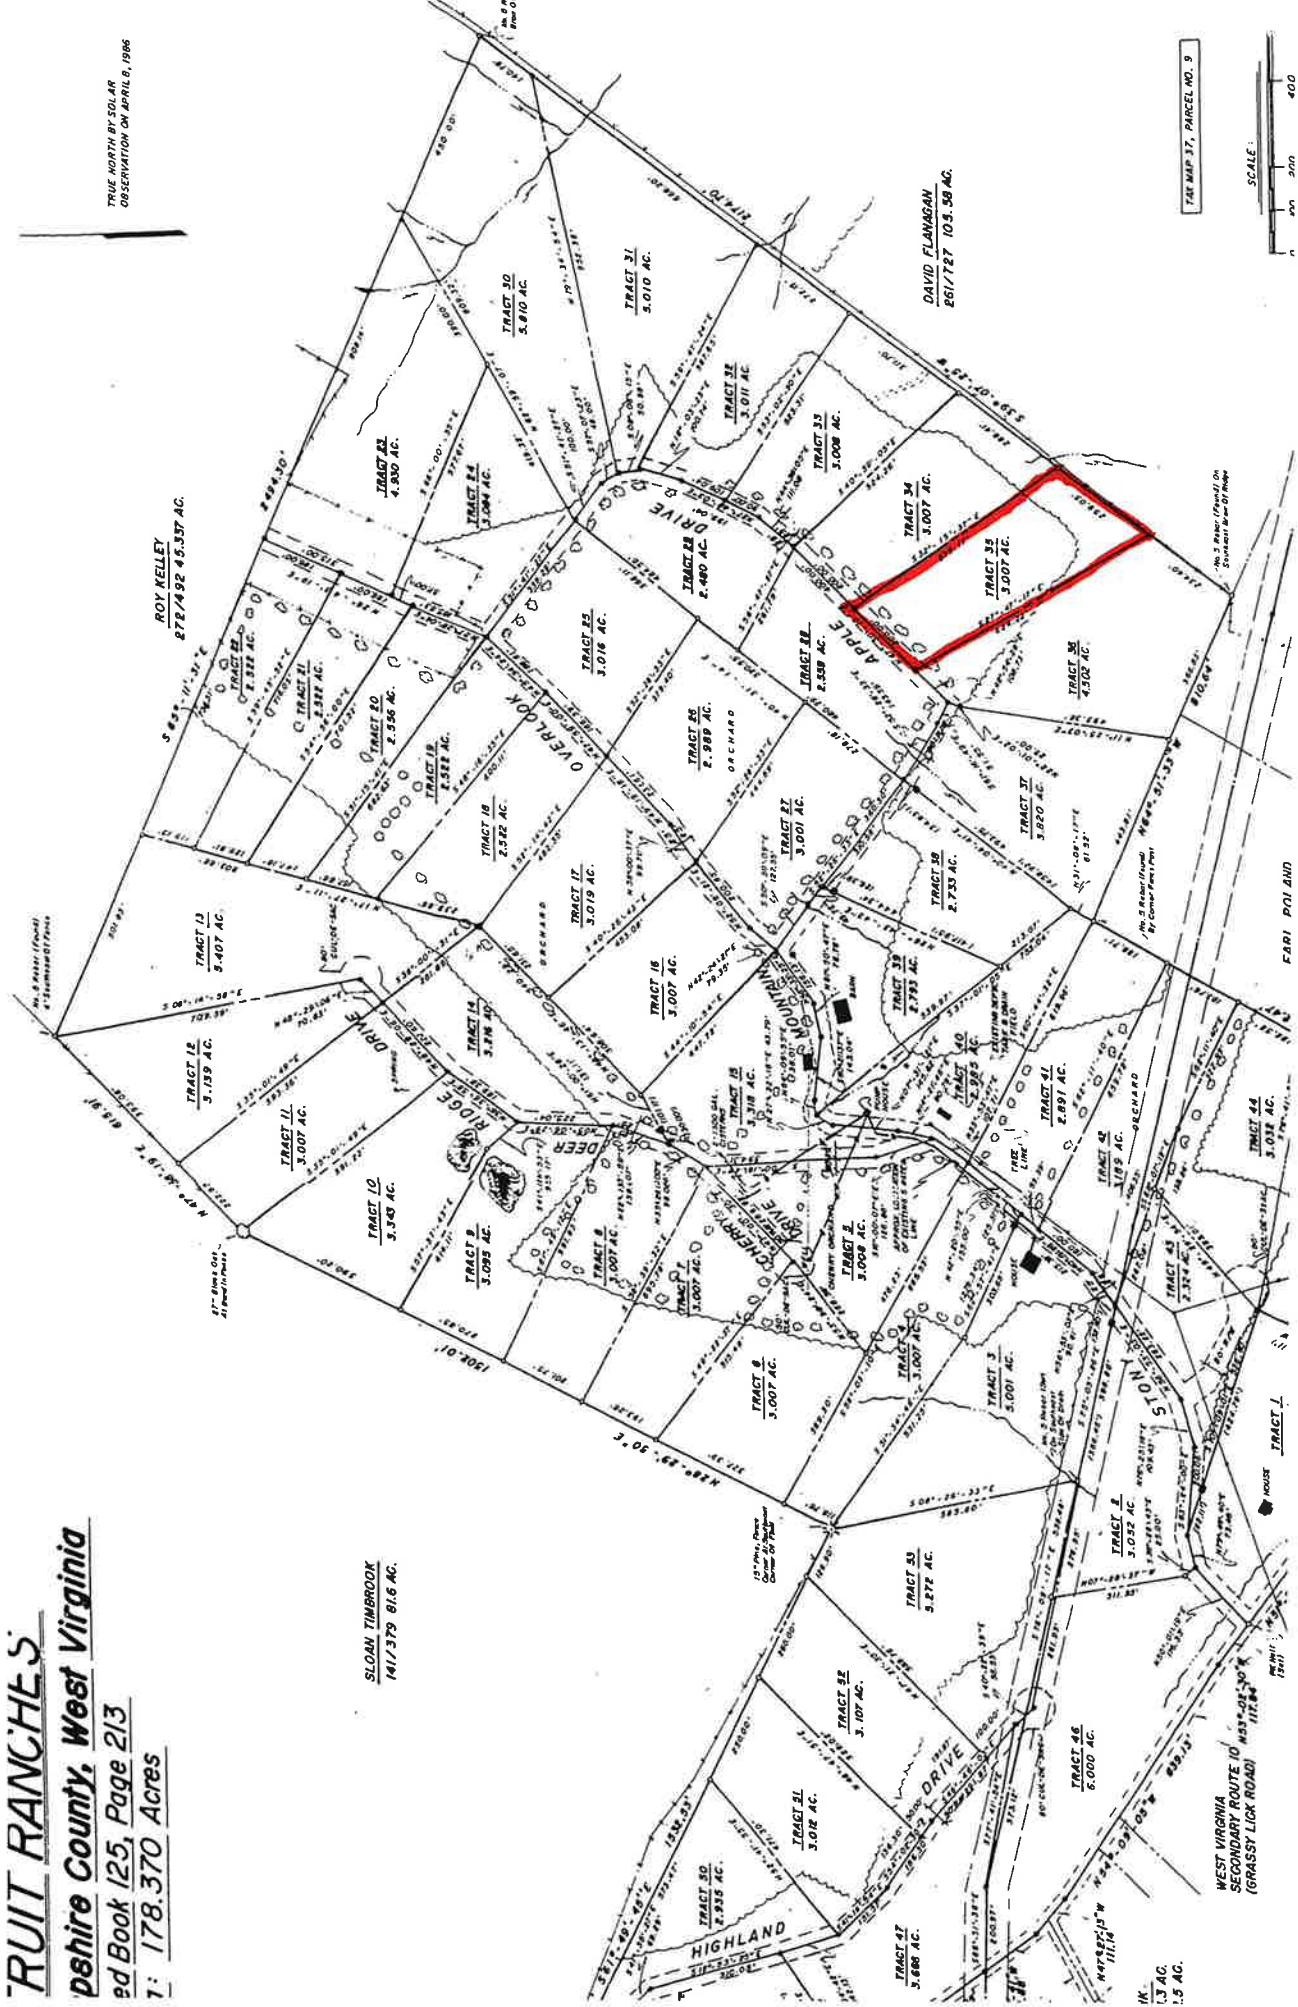

TRUIT RANCHES

psire County, West Virginia

ed Book 125, Page 213

7: 178.370 Acres

SLOAN TIMBROOK
141/379 81.6 AC.

TRUE NORTH BY SOLAR
OBSERVATION ON APRIL 6, 1986

Map No. 37, Parcel No. 9

FARRI POINT

1/3 AC.
1.5 AC.