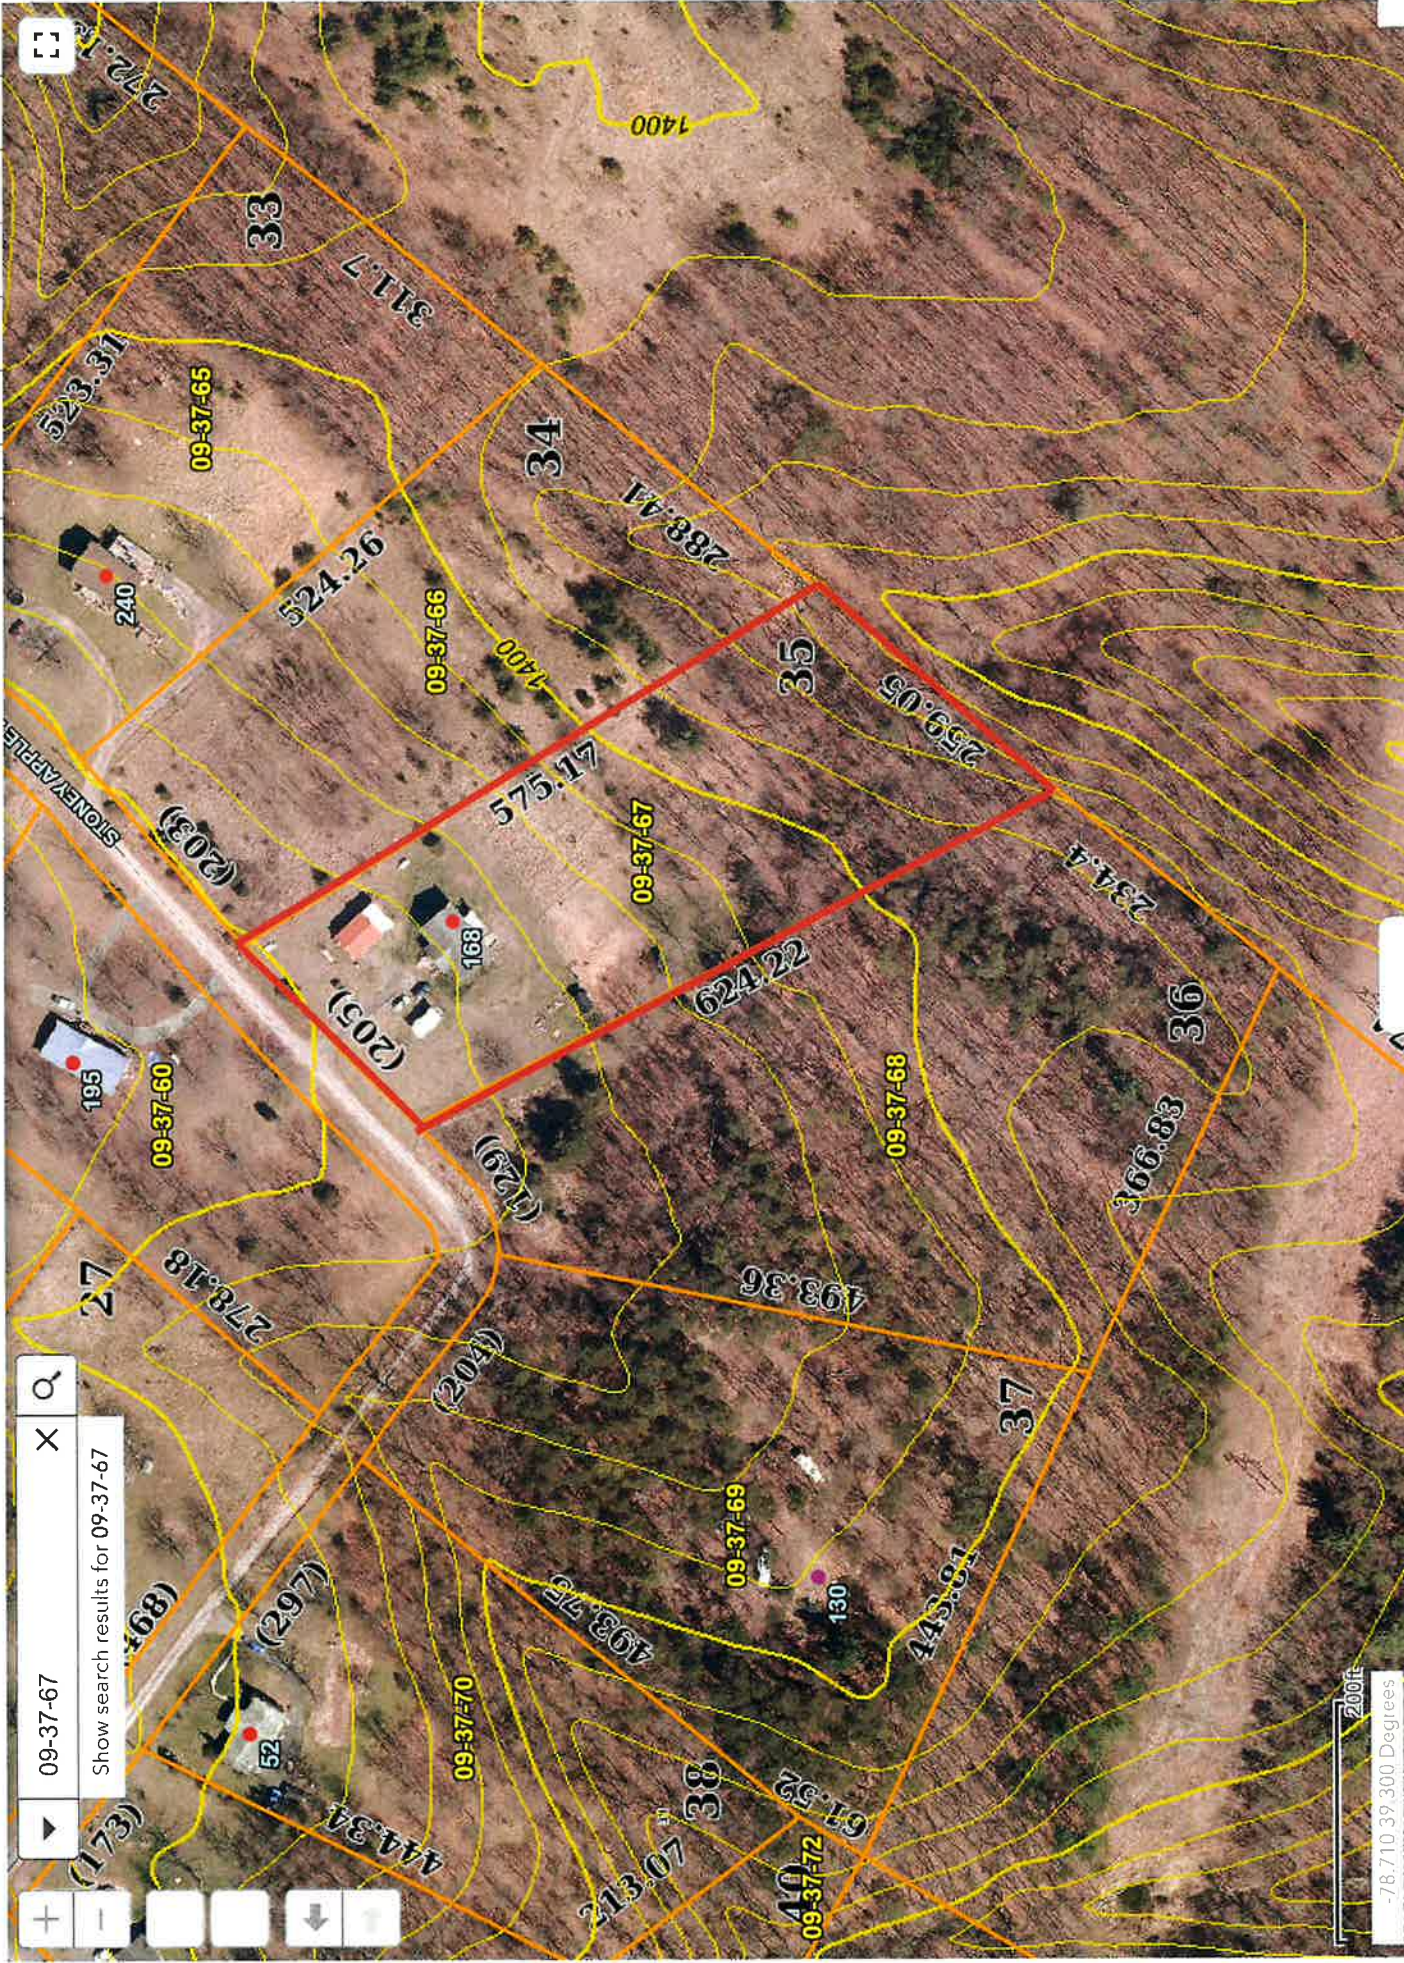

Hampshire Parcel Viewer

TRUIT RANCHES

psire County, West Virginia

ed Book 125, Page 213

7: 178.370 Acres

SLOAN TIMBROOK
141/379 81.6 AC.

TRUE NORTH BY SOLAR
OBSERVATION ON APRIL 6, 1986

Map No. 37, Parcel No. 9

WEST VIRGINIA
SECONDARY ROUTE 10
(GRASSY LICK ROAD)

FARRI POINT

1/3 AC.
1.5 AC.