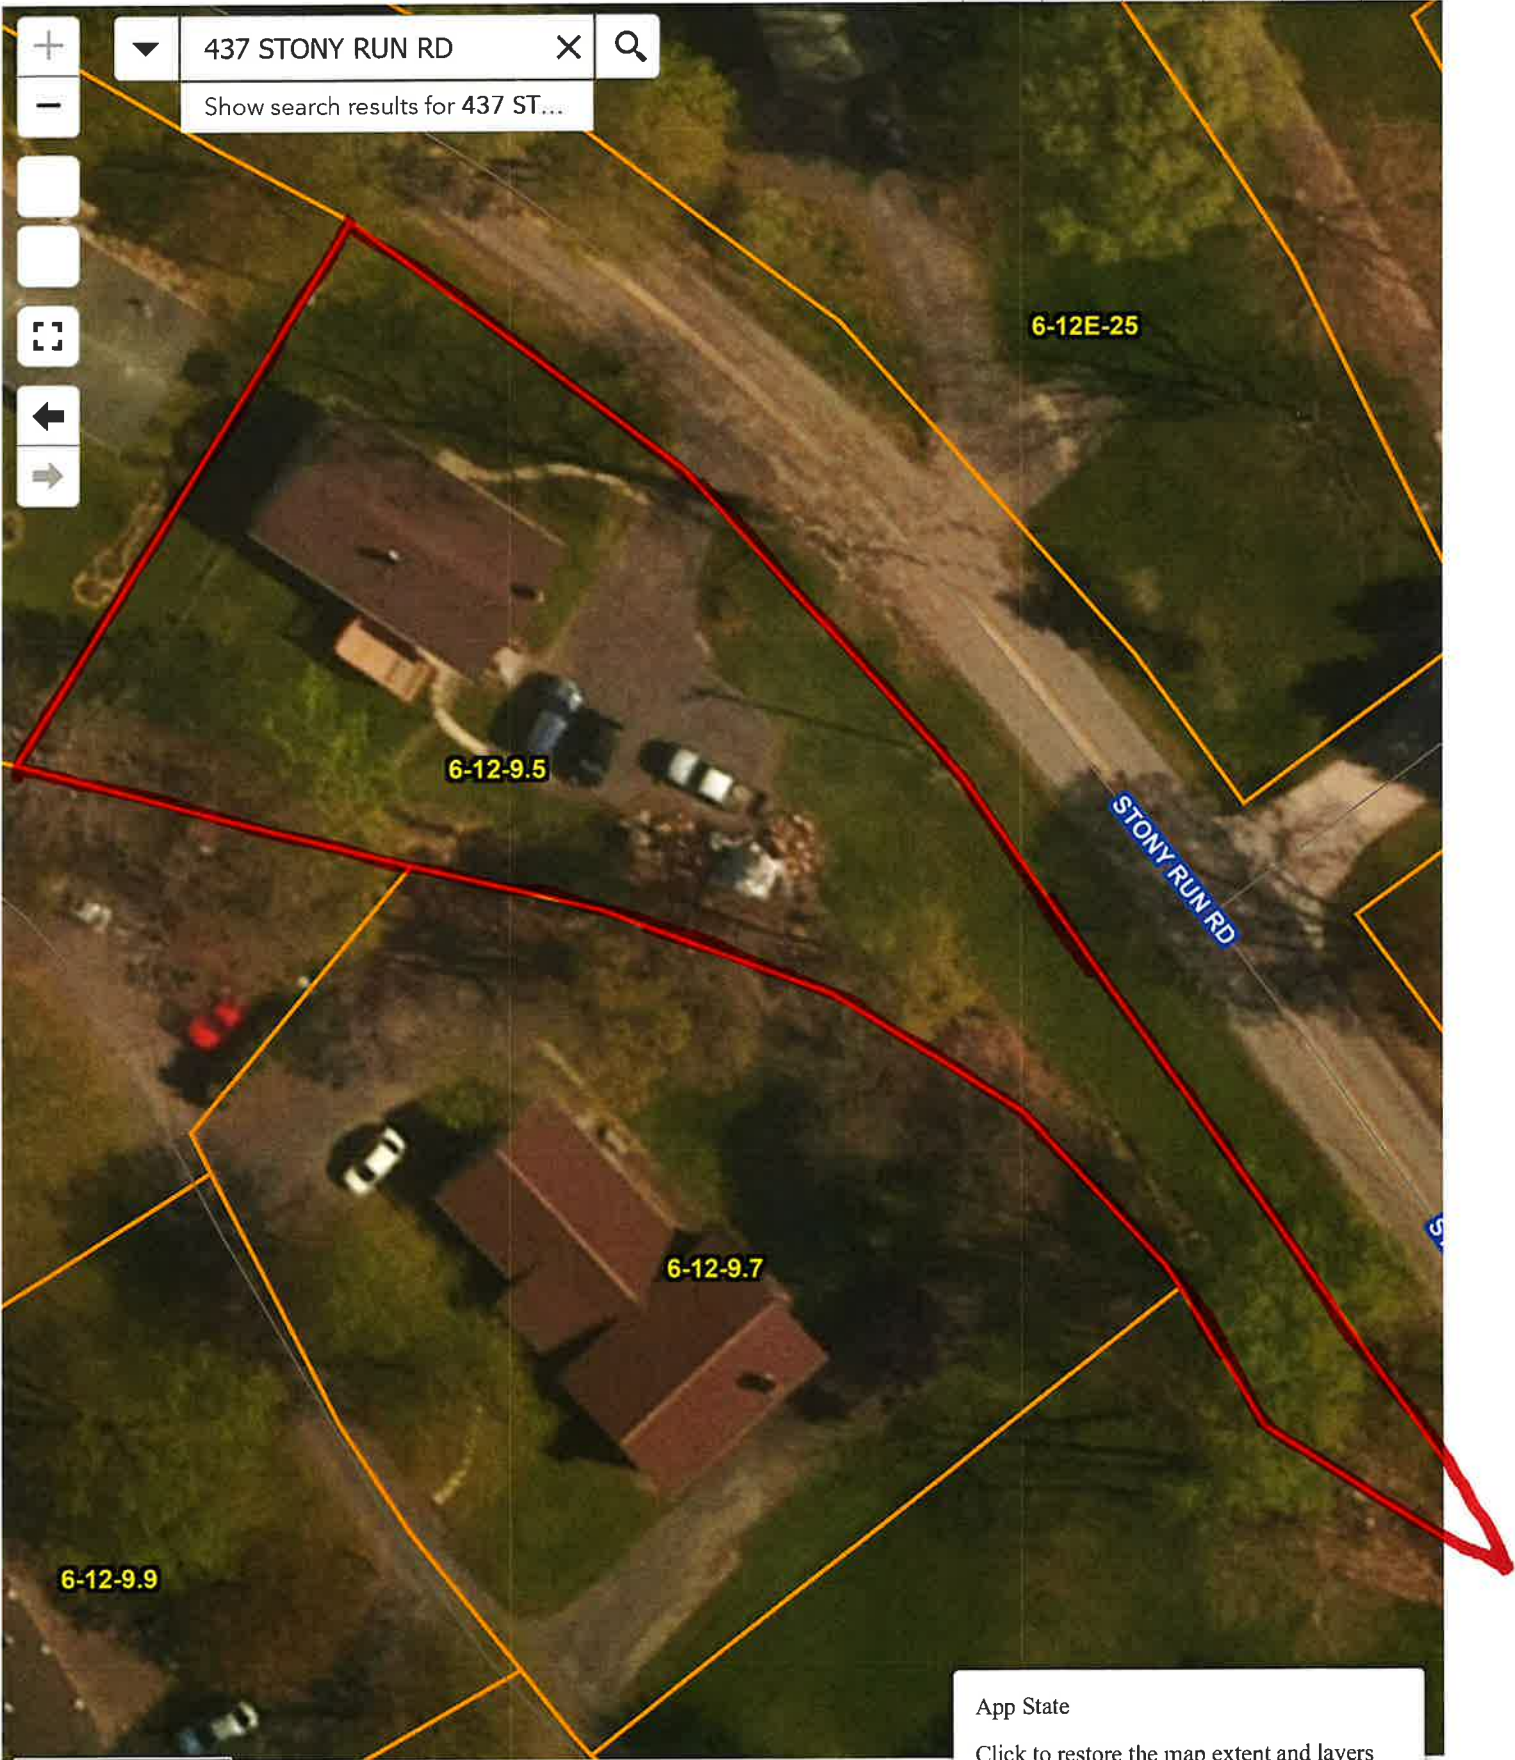

Mineral Parcel Viewer

437 STONY RUN RD X Q
Show search results for 437 ST...

6-12-9.5

6-12E-25

STONY RUN RD

6-12-9.7

6-12-9.9

40ft

-79.003 39.421 Degrees

App State
Click to restore the map extent and layers visibility where you left off.