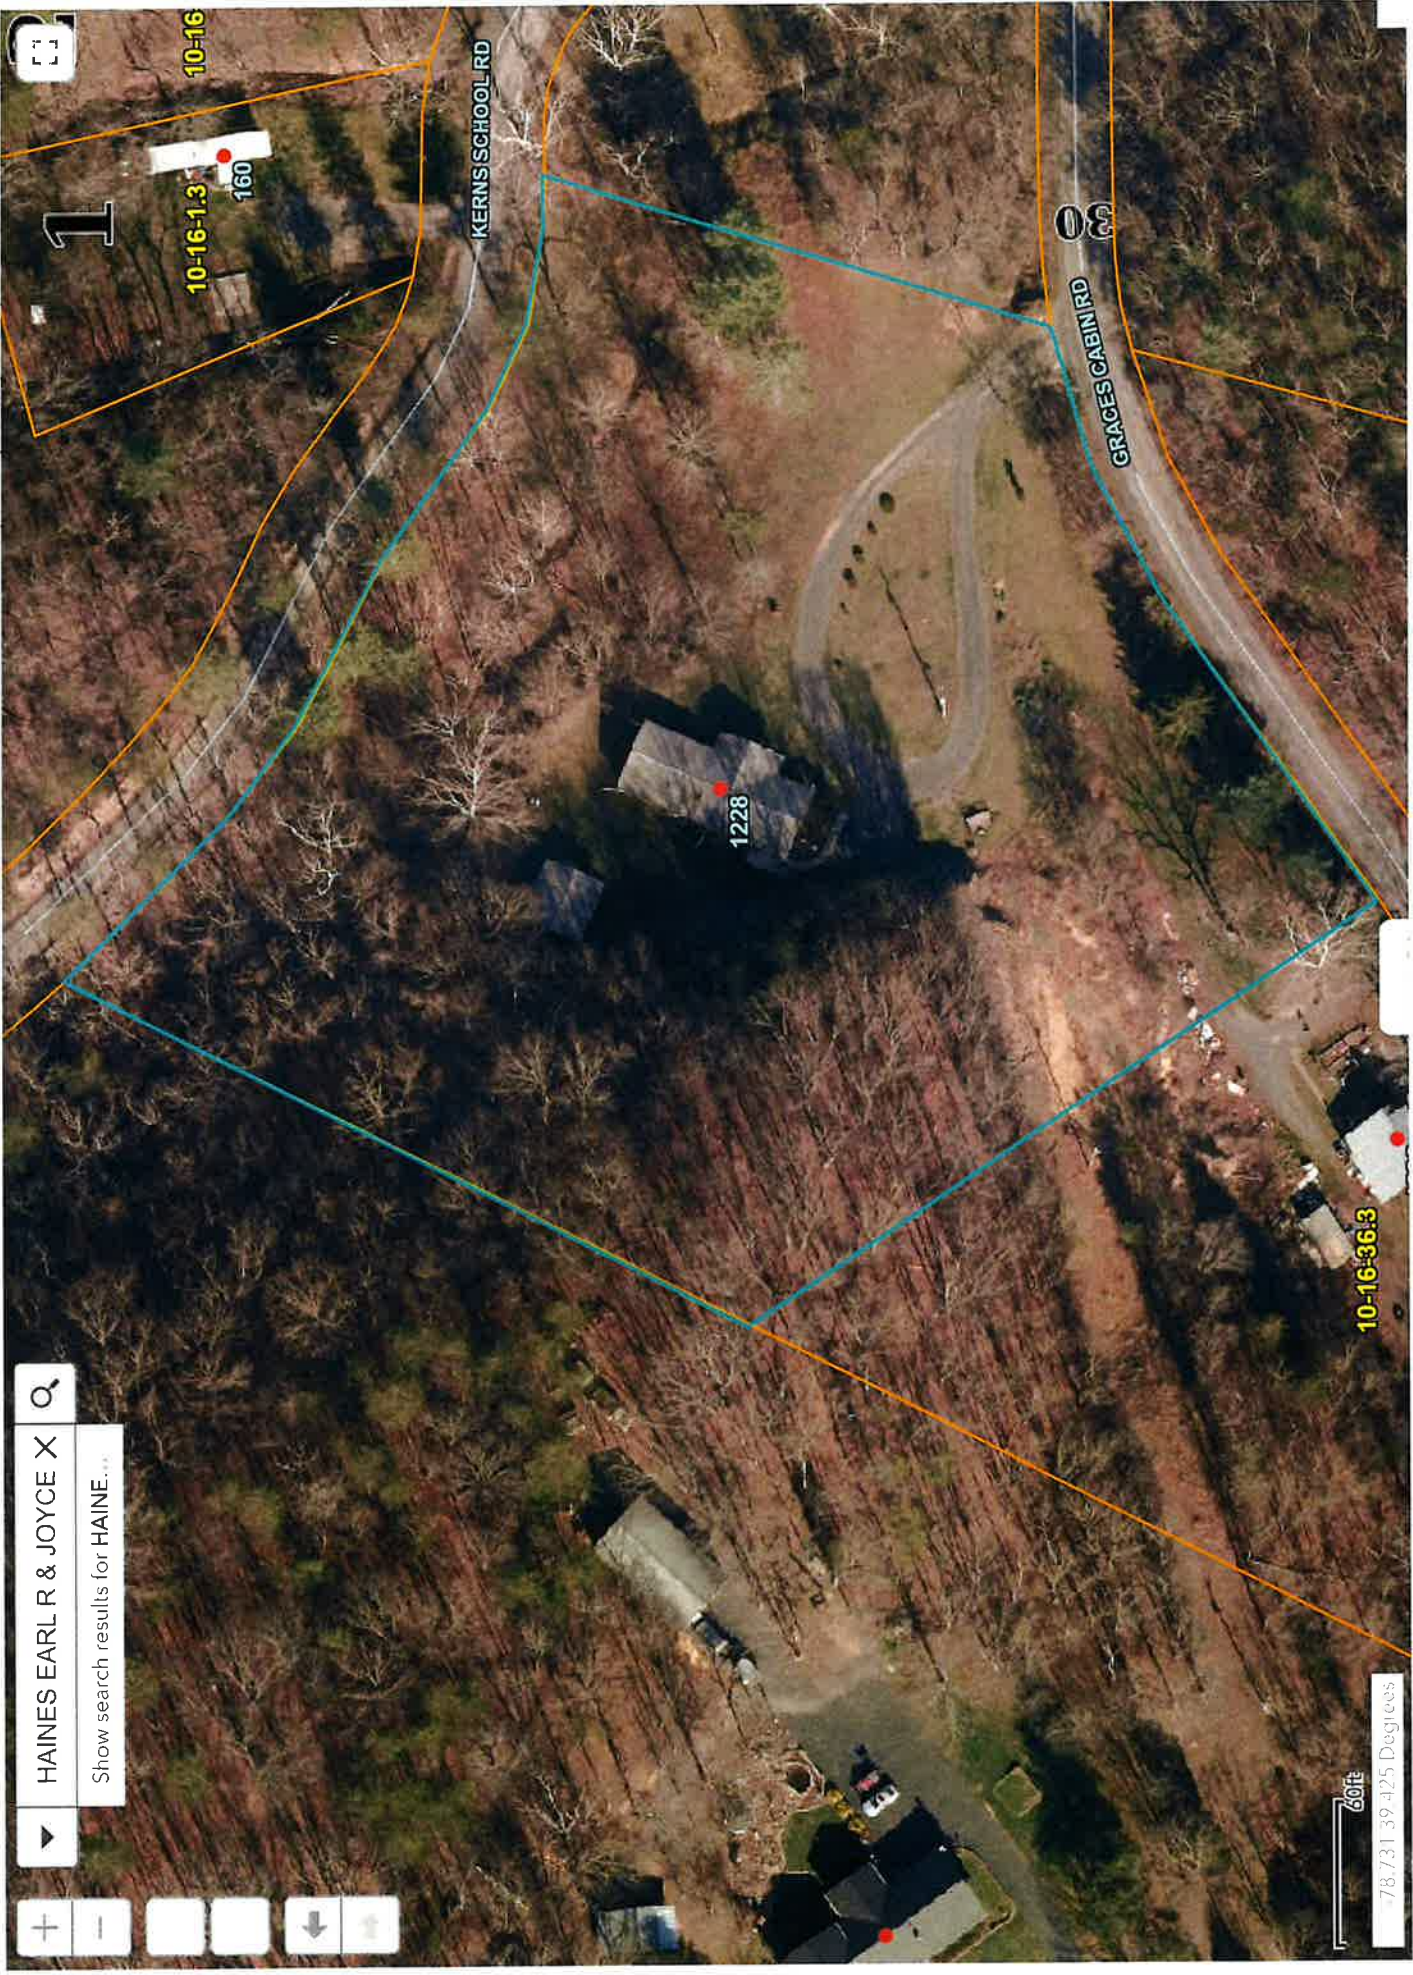

# Hampshire Parcel Viewer

▼ HAINES EARL R & JOYCE X 🔍

Show search results for HAINES...

60ft  
-78.731 39.425 Degrees

# Hampshire Parcel Viewer