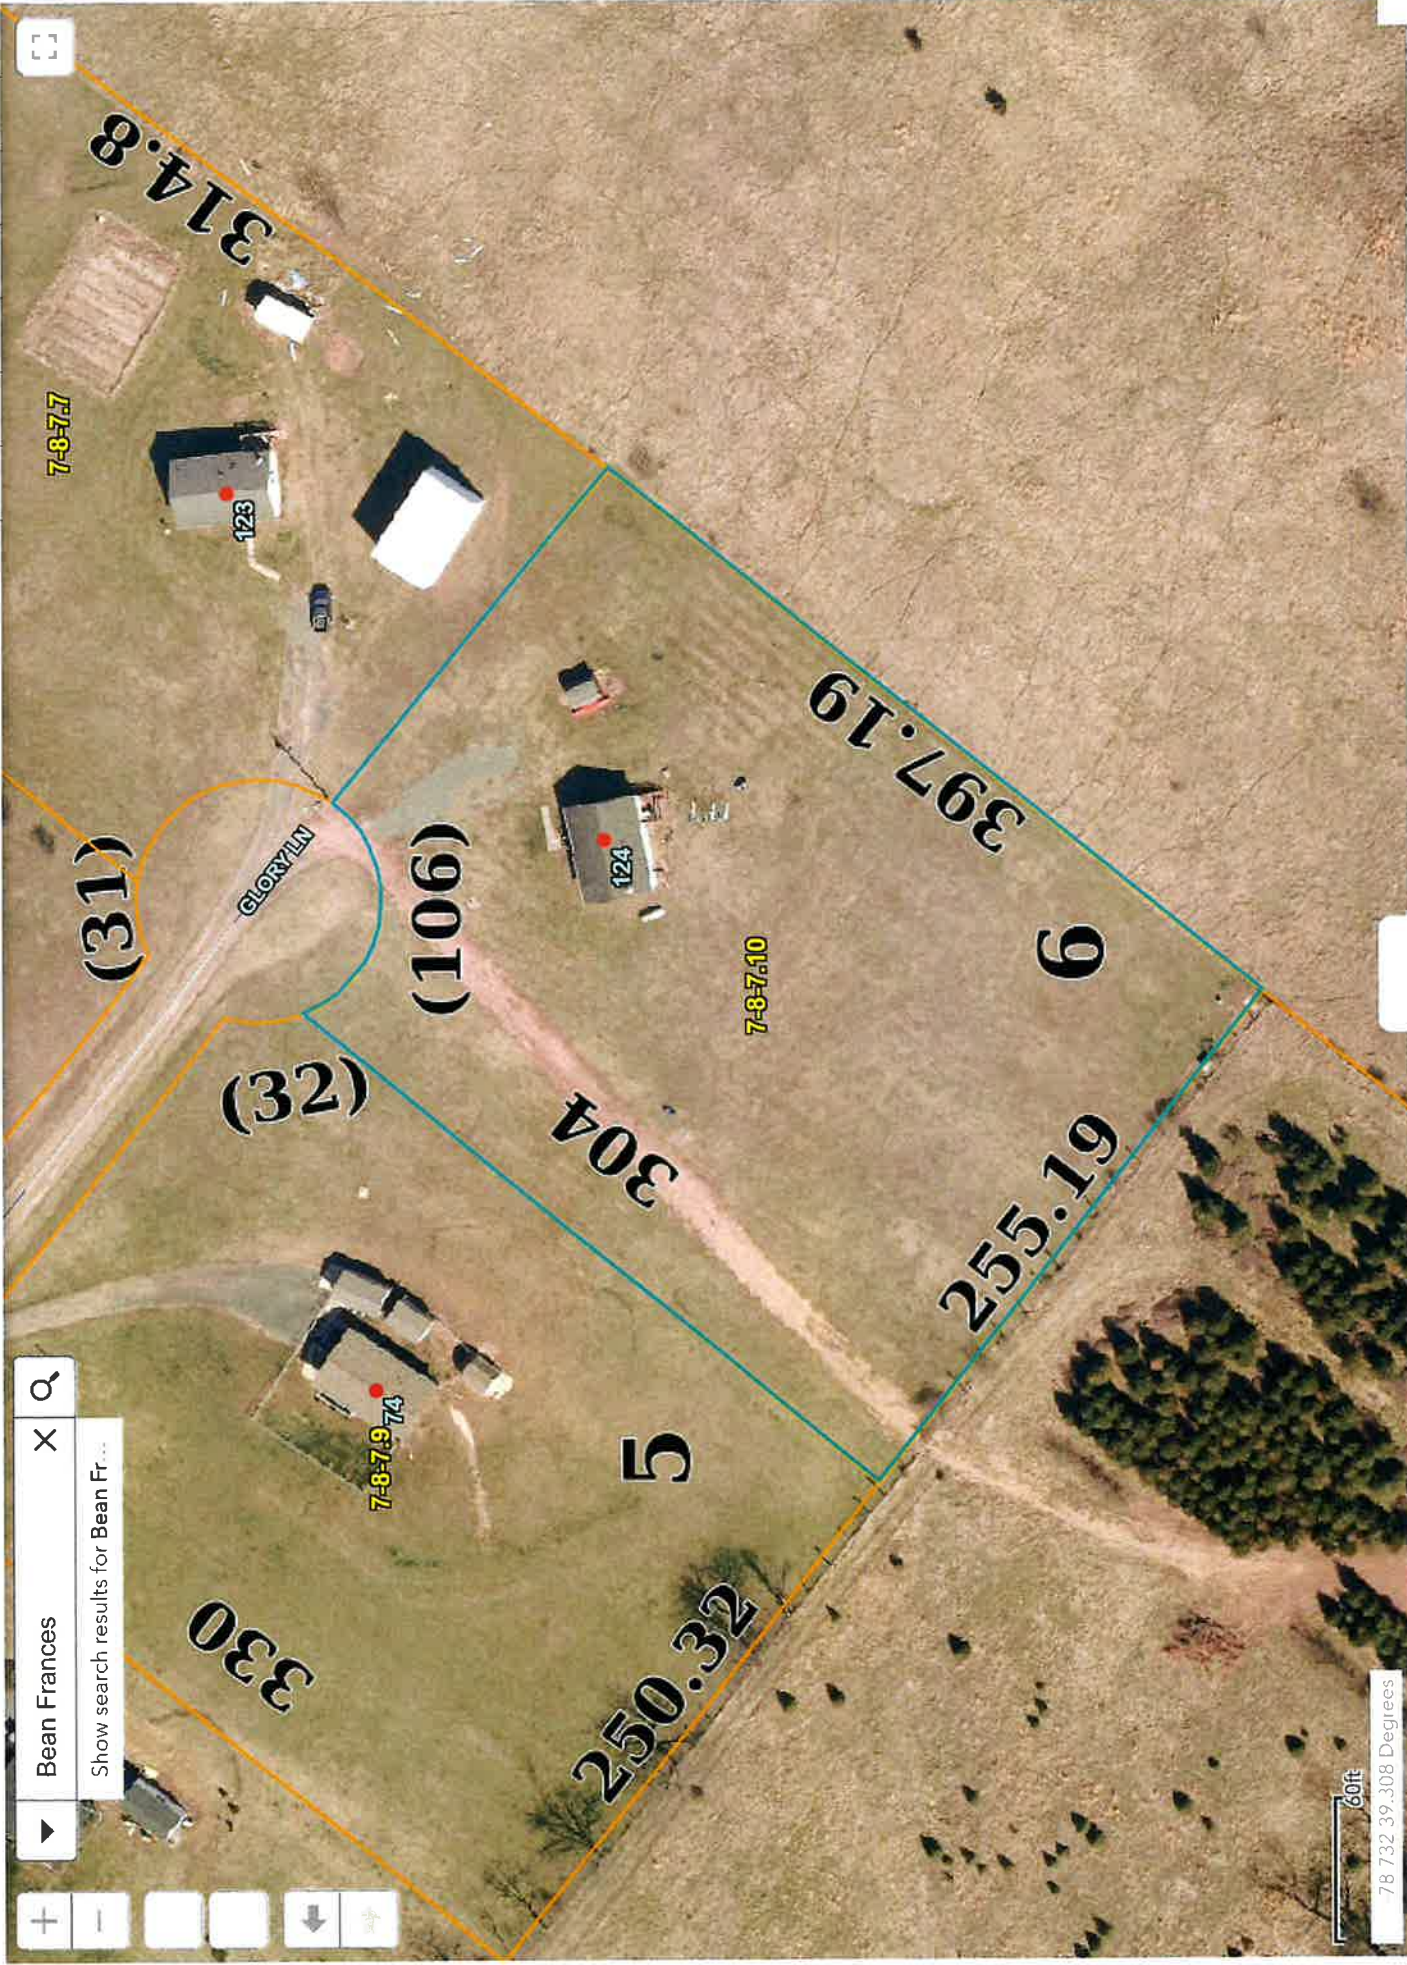

Hampshire Parcel Viewer

Bean Frances X Q

Show search results for Bean Fr...

+ - [Map Controls]

60ft

-78.732 39.308 Degrees

Hampshire Parcel Viewer

Bean Frances X Q

Show search results for Bean Fr...

60ft
-78 732.39.308 Degree

Hampshire County, WV

Hampshire County online map access is provided as a public service, as is, as available and without warranties, expressed or implied. Content published on this website is for informational purposes only, and is not intended to constitute a legal record nor should it be substituted for the advice or services of a licensed professional. Parcel map information is prepared for the inventory of real property found within County jurisdiction and is compiled from recorded deeds, plats, and other public documents in accordance with Land Records Technical Specifications for Base, Cadastral and Digital Mapping Systems. Users are hereby notified that the aforementioned public record sources should be consulted for verification of information. With limited exception, data available on this website originates from Hampshire County Land Records GIS and is maintained for the internal use of the County. The County of Hampshire and the Website Provider disclaim all responsibility and legal liability for the content published on this website. The user agrees that Hampshire County and its Assigns shall be held harmless from all actions, claims, damages or judgments arising out of the use of County data.

Norma J. Wagoner
 Tax Assessor
 66 North High Street
 Romney, WV 26757
 304-822-3326

Date Printed: 6/14/2024

parid:	07 8000700100000
dmp:	7-8-7.10
nbhd:	007B
own1:	BEAN FRANCES L
own2:	
owneraddr:	124 GLORY LN
situsaddr:	124 GLORY LN
legal1:	GLORY LANE
legal2:	LOT 6 2.067 AC
legal3:	
book:	587
page:	10
aprland:	35900
aprbldg:	57700
aprtot:	93600
acres:	2.07