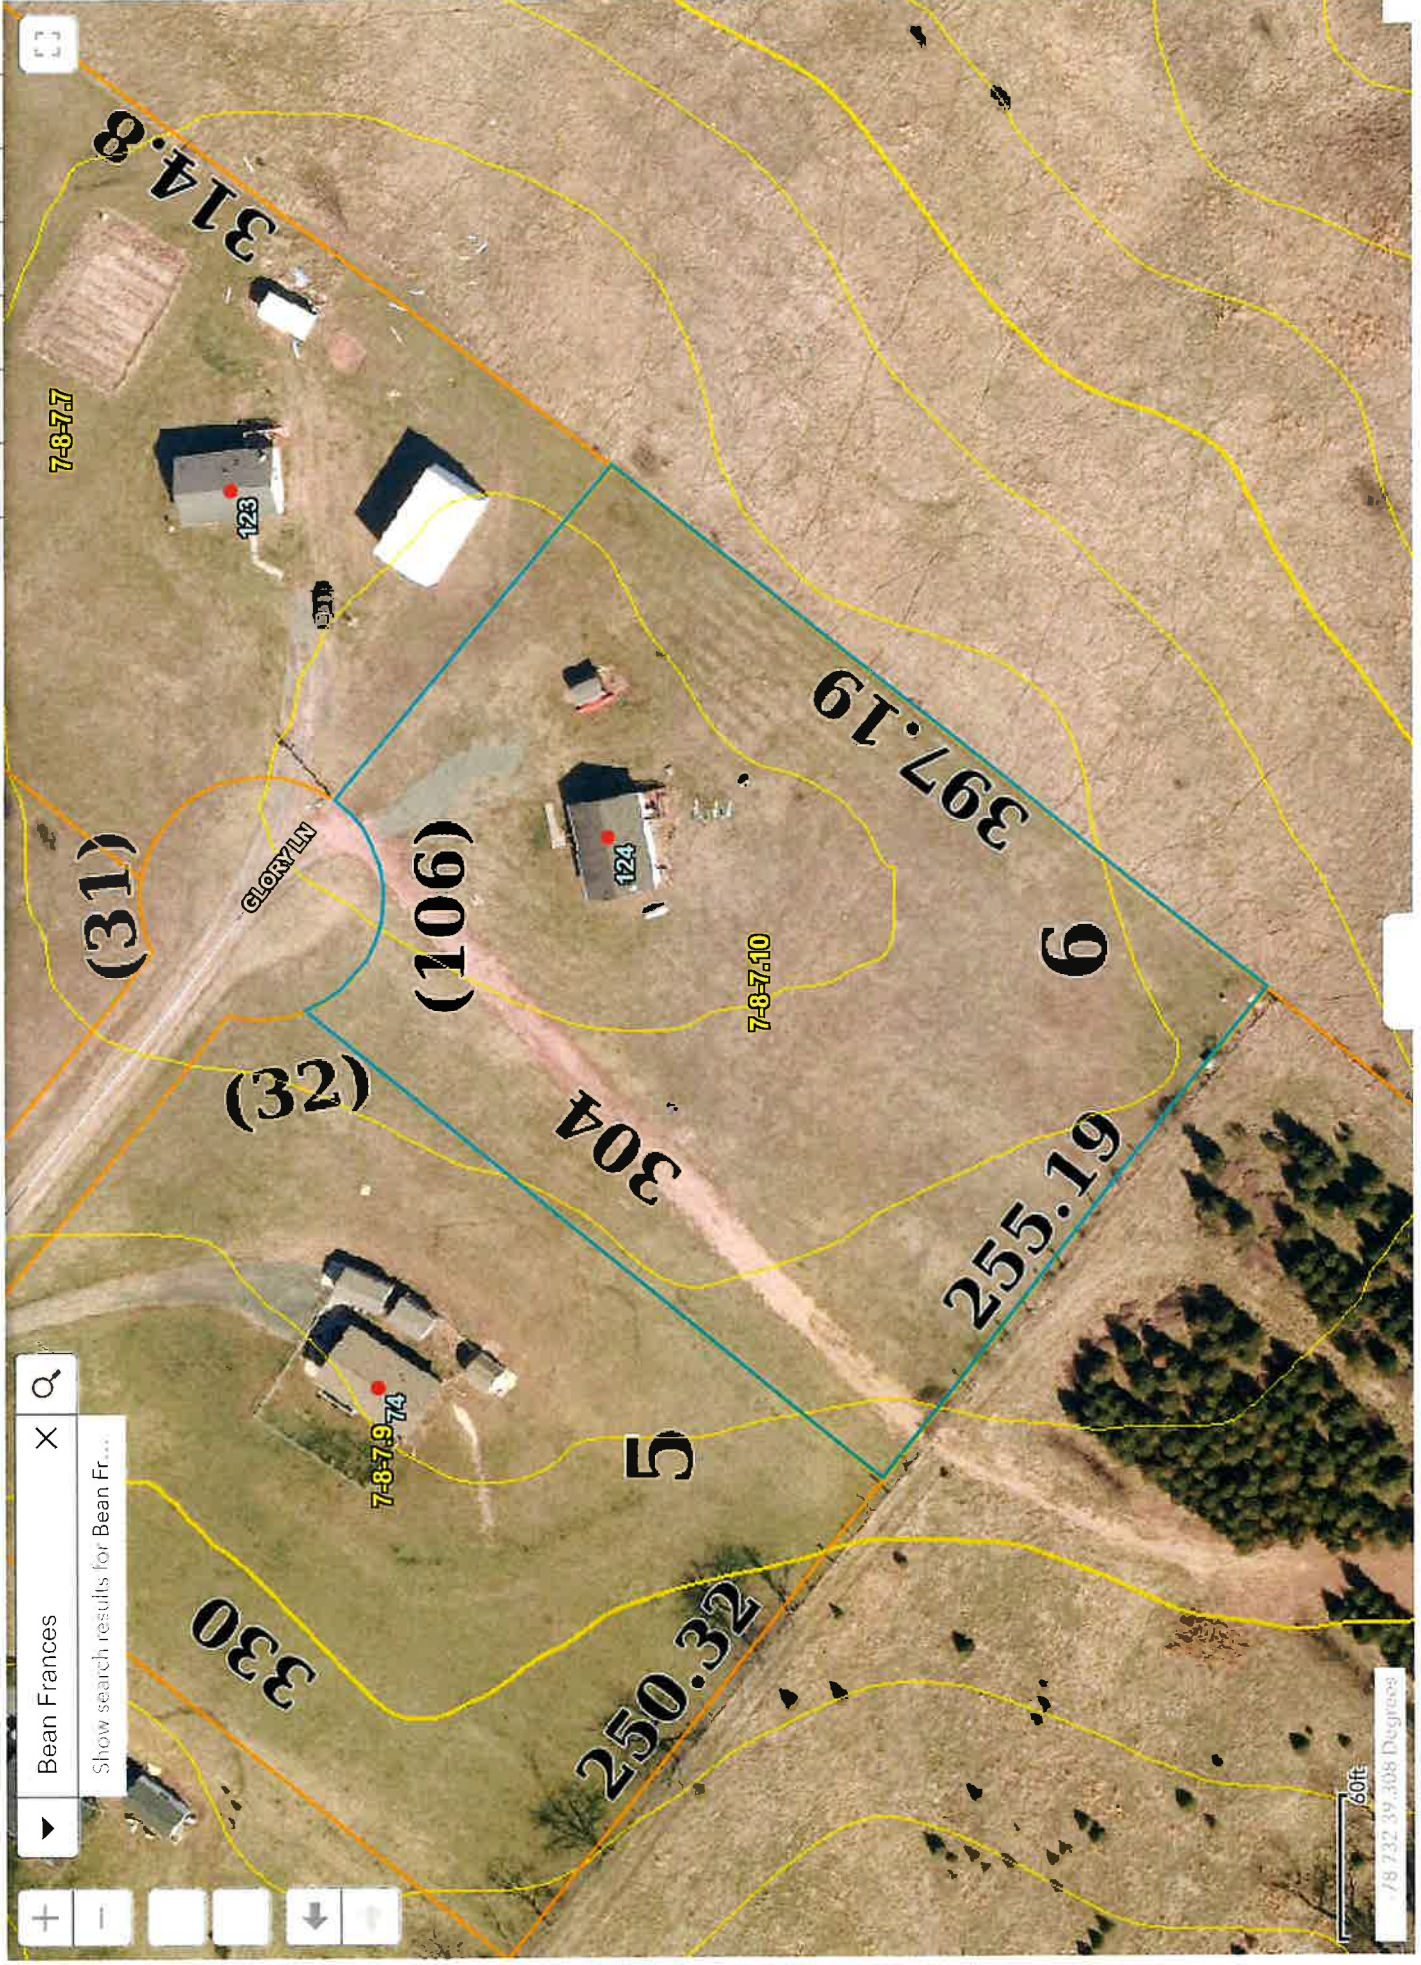

Hampshire Parcel Viewer

Bean Frances X Q

Show search results for Bean Fr...

+ - [Map Controls]

60ft

-78.732 39.308 Degrees

Hampshire Parcel Viewer

Bean Frances X Q

Show search results for Bean Fr...

60ft
-78 732.39.308 Degree

Hampshire County, WV

Hampshire County online map access is provided as a public service, as is, as available and without warranties, expressed or implied. Content published on this website is for informational purposes only, and is not intended to constitute a legal record nor should it be substituted for the advice or services of a licensed professional. Parcel map information is prepared for the inventory of real property found within County jurisdiction and is compiled from recorded deeds, plats, and other public documents in accordance with Land Records Technical Specifications for Base, Cadastral and Digital Mapping Systems. Users are hereby notified that the aforementioned public record sources should be consulted for verification of information. With limited exception, data available on this website originates from Hampshire County Land Records GIS and is maintained for the internal use of the County. The County of Hampshire and the Website Provider disclaim all responsibility and legal liability for the content published on this website. The user agrees that Hampshire County and its Assigns shall be held harmless from all actions, claims, damages or judgments arising out of the use of County data.

Norma J. Wagoner
 Tax Assessor
 66 North High Street
 Romney, WV 26757
 304-822-3326

Date Printed: 6/14/2024

parid:	07 8000700100000
dmp:	7-8-7.10
nbhd:	007B
own1:	BEAN FRANCES L
own2:	
owneraddr:	124 GLORY LN
situsaddr:	124 GLORY LN
legal1:	GLORY LANE
legal2:	LOT 6 2.067 AC
legal3:	
book:	587
page:	10
aprland:	35900
aprbldg:	57700
aprtot:	93600
acres:	2.07